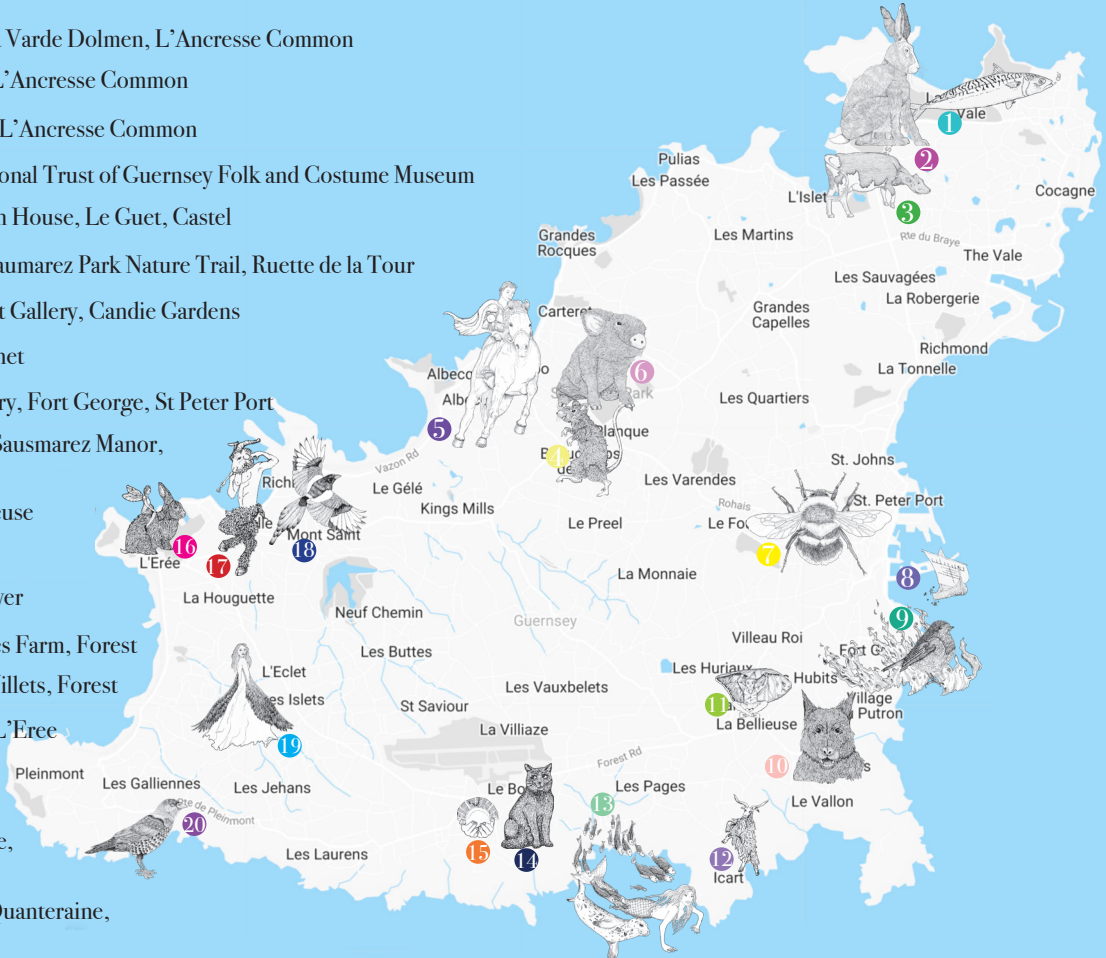

ONCE UPON AN ISLAND, available now from bluecorner.co.uk

Walking guides for the trail are available at Visitguernsey.com and on the Visit Guernsey mobile app.

- 1 The Fisherman Who Caught No Fish – La Varde Dolmen, L'Anresse Common
- 2 Wizard in Disguise – La Varde Dolmen, L'Anresse Common
- 3 The Hare and the Cow – Les Fouaillages, L'Anresse Common
- 4 There is No Evil Without a Remedy - National Trust of Guernsey Folk and Costume Museum
- 5 Saint George and the Boy - Le Guet Watch House, Le Guet, Castel
- 6 The Little Pig gets the Biggest Parsnip - Saumarez Park Nature Trail, Ructte de la Tour
- 7 The Useful Bee - Guernsey Museum & Art Gallery, Candie Gardens
- 8 The Fairy Invasion - Bridge to Castle Cornet
- 9 The Wren and the Robin - Clarence Battery, Fort George, St Peter Port
- 10 Do Not Wander Alone - The Grounds of Sausmarez Manor, Rte de Sausmarez, St Martin
- 11 Little John - St Martin's Church, La Belleuse
- 12 The Nanny Goat - Saints Bay Tower 14
- 13 The Mermaids of Petit-Bôt - Petit Bôt Tower
- 14 Two of a Trade Cannot Agree - Les Caches Farm, Forest
- 15 The May Queen - Les Caches Farm, Les Villets, Forest
- 16 The Fairies' Hollow - Le Creux ès Faïes, L'Eree
- 17 To Dance with the Devil - Le Trepied, Saint Saviour
- 18 The Magpies' Luck - Chapel of St Apolline, La Grande Rue, Saint Saviour
- 19 The Miller and the Duck - Le Moulin de Quanteraine, Rue de Quanteraine, St Pierre du Bois
- 20 Jackdaw, a Spirit of the Cliffs - Mont Herault Watch House, La Hougue Anthan, St Pierre du Bois

ONCE UPON AN ISLAND

When you visit each stop on the folklore trail, make sure to tick each box.

Once you have completed the trail show your completed trail card to the front desk at Guernsey Museum & Art Gallery at Candie Gardens to receive your very own folklore badge.